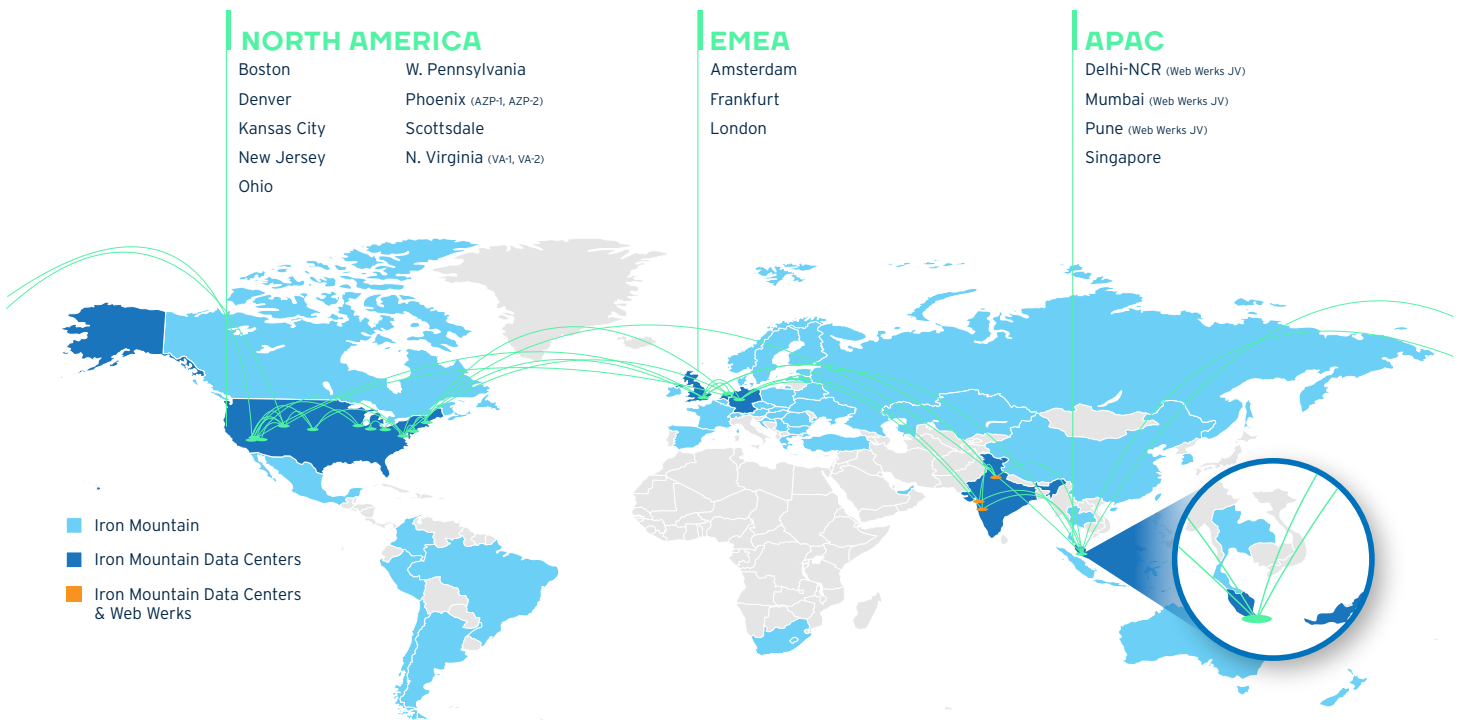

- › For customers looking for greater control and scalability, Iron Mountain Metro Wave provides cost effective, highly scalable connectivity to strategic interconnection points where customers can directly cross connect to the cloud provider of their choice

- › Maximum scale can be achieved by leveraging multiple providers, with multiple diverse routes for dark fiber solutions

YOU CAN LEVERAGE AN IRON MOUNTAIN CLOUD ON-RAMP PORT, CONTRACT WITH ONE OF OUR SDN PARTNERS, **SECURE A DEDICATED WAVE OR ACCESS DARK FIBER TO A REGIONAL INTERCONNECTION POINT.**

WHY CHOOSE IRON MOUNTAIN?

With a trusted reputation that goes back to 1951, Iron Mountain is a colocation partner you can count on.

- > Trusted by 225,000 organizations, including 95 percent of the Fortune 1000
- > Comprehensive compliance program meeting FedRAMP criteria
- > Data center interconnection with Metro Wave Services
- > Highly secure facilities with Federal-grade security
- > Global data center platform with 18 facilities on three continents
- > Meet sustainability goals with Iron Mountain's Green Power Pass